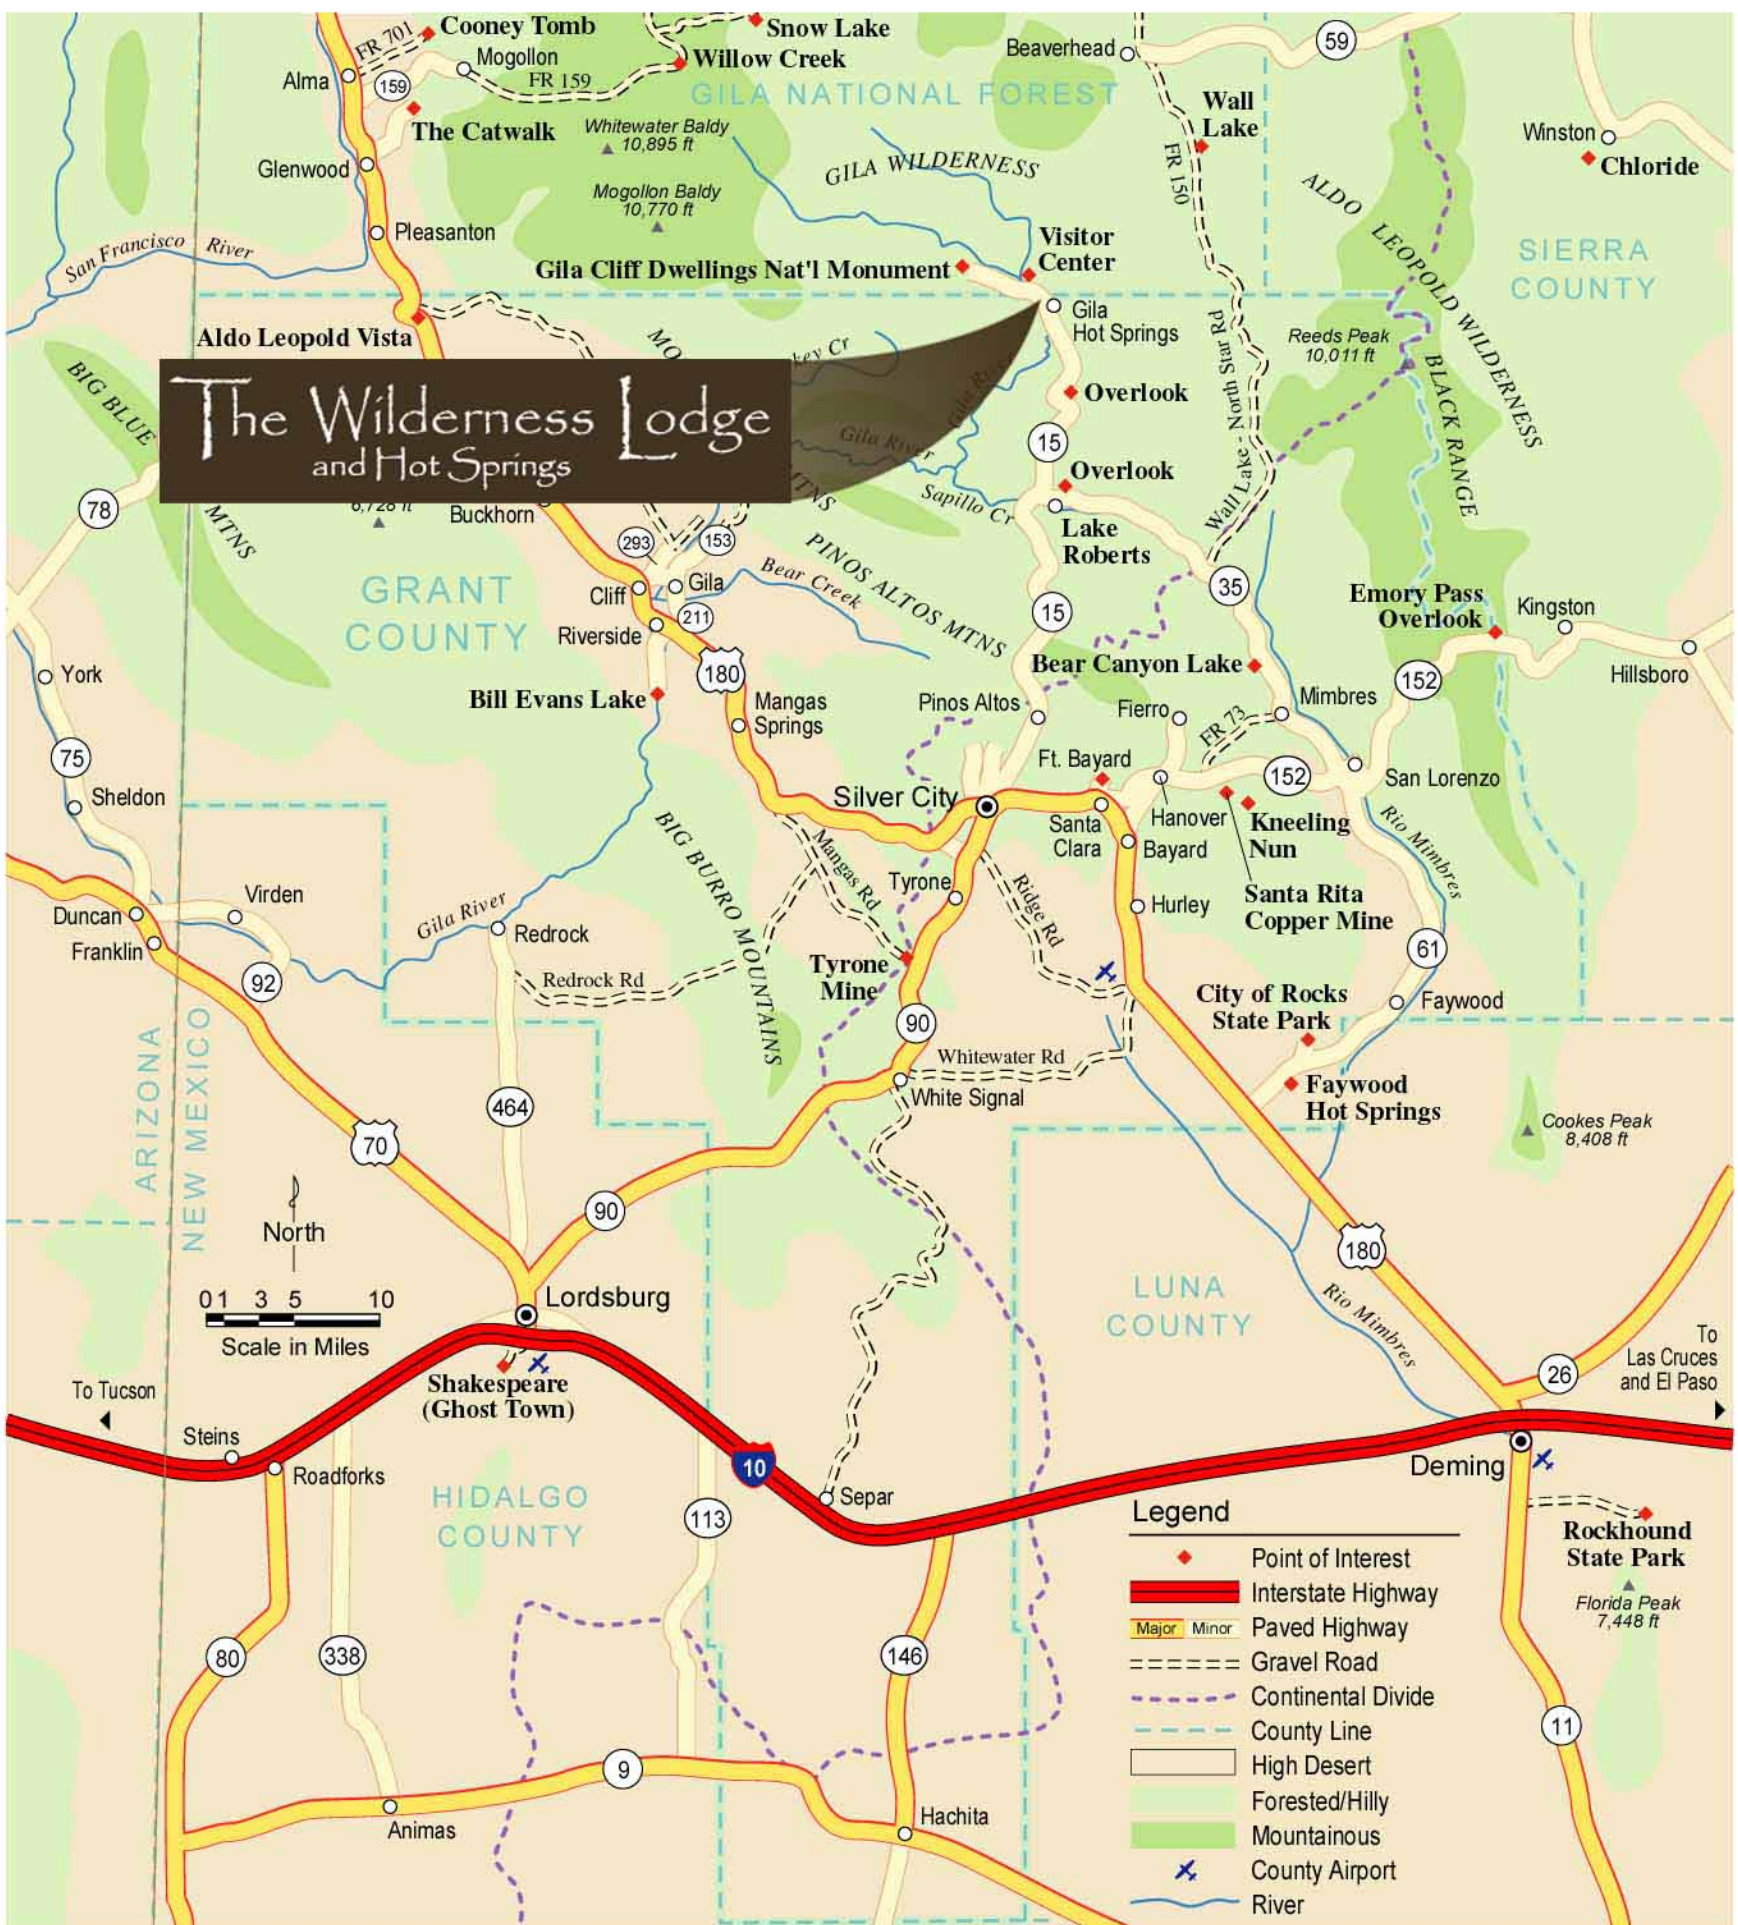

The Wilderness Lodge and Hot Springs

- Legend**
- ◆ Point of Interest
 - ▬ Interstate Highway
 - ▬ Major Paved Highway
 - ▬ Minor Paved Highway
 - ▬ Gravel Road
 - ▬ Continental Divide
 - ▬ County Line
 - ▬ High Desert
 - ▬ Forested/Hilly
 - ▬ Mountainous
 - ✈ County Airport
 - ▬ River

North

0 1 3 5 10
Scale in Miles

To Tucson

To Las Cruces
and El Paso